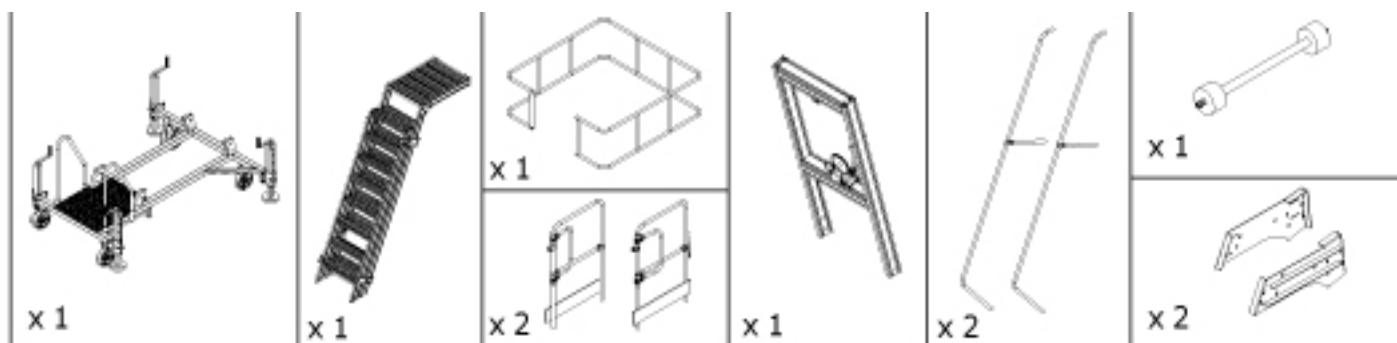

## Additional instructions for use of YP 250/300/400

- Minimum two (2) people must be present during the installation.
- Use crane or forklift during the installation.

- Make a visual check of the height adjustable platform before each use.
- Do not use a damaged ladder platform. Damaged conditions immediately. Report and put sign and label not to use the ladder platform.
- Use the height adjustable platform on flat floors only.
- Approach the height-adjustable platform parallel to the working area without gaps.
- Lock the wheels before use and bring (4 ) stabilisers to open position.
- Adjust the height of the product with the help of the hand winch.
- When the height-adjustable platform is brought to into working height, put the latch on the step.
- Hold onto the handrails while descending the platform.
- When the work is done, release the latches by raising the product.
- Bring the product into closed position by moving the hand vinch to opposite direction.
- Release the locks on the height-adjustable platform wheels and bring the stabilisers to the closed position.
- Do not exceed 5 km / speed while moving the product to the storage area.

**M 8 x 15**

**x 32**

**M 8**

**x 32**

**x 32**

**x 32**