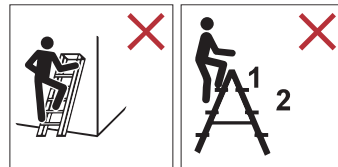

Ayakta Durabilen Merdivenler Standing Ladders / Stehleitern