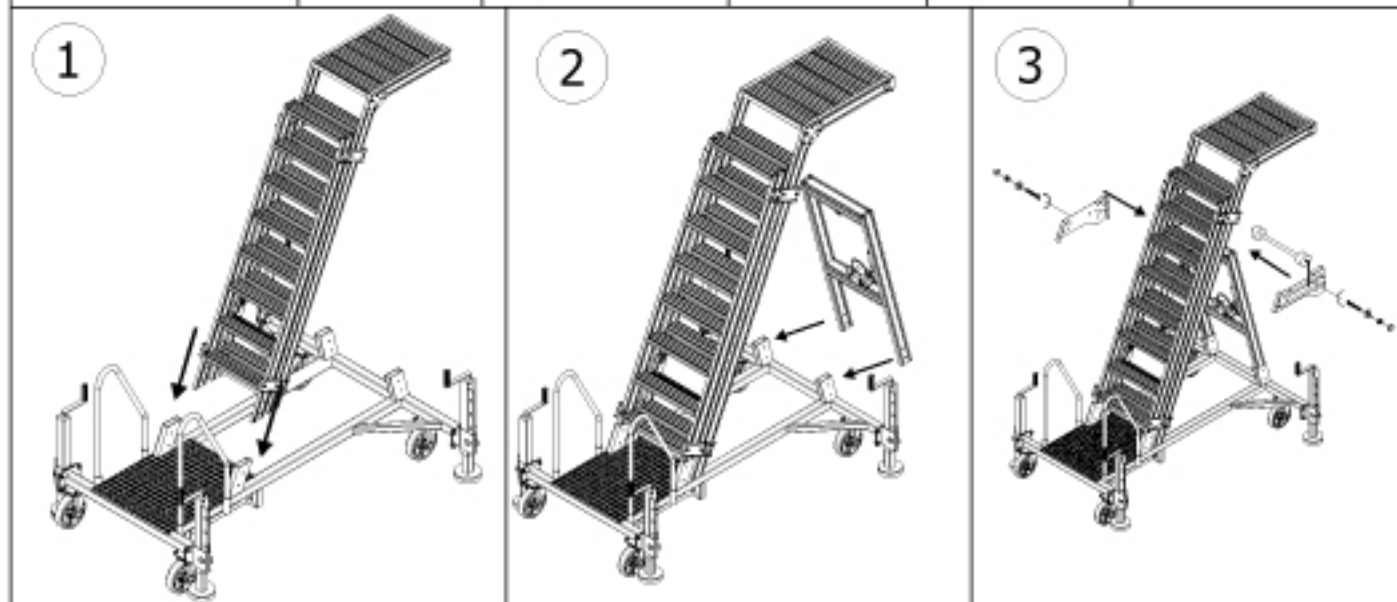

## Additional instructions for use of YP 250/300/400

- Minimum two (2) people must be present during the installation.
- Use crane or forklift during the installation.

- Make a visual check of the height adjustable platform before each use.
- Do not use a damaged ladder platform. Damaged conditions immediately. Report and put sign and label not to use the ladder platform.
- Use the height adjustable platform on flat floors only.
- Approach the height-adjustable platform parallel to the working area without gaps.
- Lock the wheels before use and bring (4 ) stabilisers to open position.
- Adjust the height of the product with the help of the hand winch.
- When the height-adjustable platform is brought to into working height, put the latch on the step.
- Hold onto the handrails while descending the platform.
- When the work is done, release the latches by raising the product.
- Bring the product into closed position by moving the hand vinch to opposite direction.
- Release the locks on the height-adjustable platform wheels and bring the stabilisers to the closed position.
- Do not exceed 5 km / speed while moving the product to the storage area.

**M 8 x 15**

**x 32**

**M 8**

**x 32**

**x 32**

**x 32**