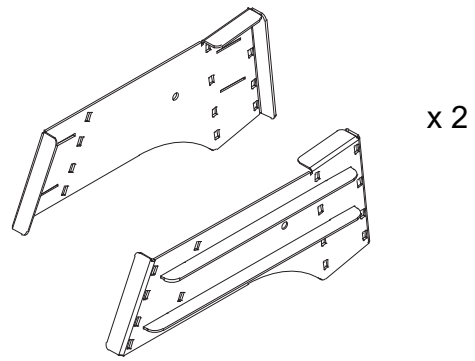

## Additional instructions for use of YP 250/300/400

- Minimum two (2) people must be present during the installation.
- Use crane or forklift during the installation.

- Make a visual check of the height adjustable platform before each use.
- Do not use a damaged ladder platform. Damaged conditions immediately. Report and put sign and label not to use the ladder platform.
- Use the height adjustable platform on flat floors only.
- Approach the height-adjustable platform parallel to the working area without gaps.
- Lock the wheels before use and bring (4 ) stabilisers to open position.
- Adjust the height of the product with the help of the hand winch.
- When the height-adjustable platform is brought to into working height, put the latch on the step.
- Hold onto the handrails while descending the platform.
- When the work is done, release the latches by raising the product.
- Bring the product into closed position by moving the hand vinch to opposite direction.
- Release the locks on the height-adjustable platform wheels and bring the stabilisers to the closed position.
- Do not exceed 5 km / speed while moving the product to the storage area.

**M 8 x 15**

**x 32**

**M 8**

**x 32**

**x 32**

**x 32**