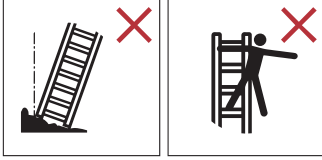

## Additional instructions for use of YP 250/300/400

- Minimum two (2) people must be present during the installation.
- Use crane or forklift during the installation.

- Make a visual check of the height adjustable platform before each use.
- Do not use a damaged ladder platform. Damaged conditions immediately. Report and put sign and label not to use the ladder platform.
- Use the height adjustable platform on flat floors only.
- Approach the height-adjustable platform parallel to the working area without gaps.
- Lock the wheels before use and bring (4 ) stabilisers to open position.
- Adjust the height of the product with the help of the hand winch.
- When the height-adjustable platform is brought to into working height, put the latch on the step.
- Hold onto the handrails while descending the platform.
- When the work is done, release the latches by raising the product.
- Bring the product into closed position by moving the hand vinch to opposite direction.
- Release the locks on the height-adjustable platform wheels and bring the stabilisers to the closed position.
- Do not exceed 5 km / speed while moving the product to the storage area.

## UYARI / WARNING / WARNUNG

MERDİVENLERİ ŞEKİLLERE UYGUN KULLANINIZ  
USE THE LADDERS AS SHOWN AT THE PICTOGRAMS  
VERWENDEN SIE DIE LEITER, WIE SIE IN DEN PIKTOGRAMMEN GEZEIGT WERDEN

ÜRETİM TARİHİ/PRODUCTION DATE/HERSTELLUNGSDATUM