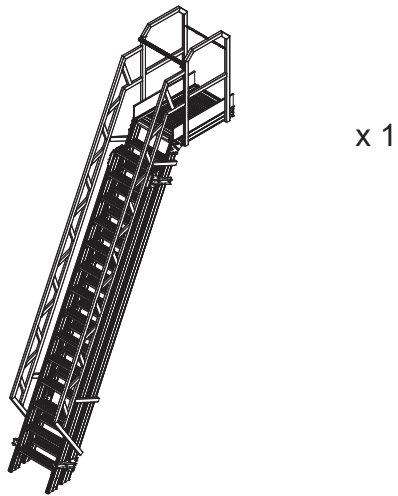

## Additional instructions for use of YP 250/300/400

- Minimum two (2) people must be present during the installation.
- Use crane or forklift during the installation.

- Make a visual check of the height adjustable platform before each use.
- Do not use a damaged ladder platform. Damaged conditions immediately. Report and put sign and label not to use the ladder platform.
- Use the height adjustable platform on flat floors only.
- Approach the height-adjustable platform parallel to the working area without gaps.
- Lock the wheels before use and bring (4 ) stabilisers to open position.
- Adjust the height of the product with the help of the hand winch.
- When the height-adjustable platform is brought to into working height, put the latch on the step.
- Hold onto the handrails while descending the platform.
- When the work is done, release the latches by raising the product.
- Bring the product into closed position by moving the hand vinch to opposite direction.
- Release the locks on the height-adjustable platform wheels and bring the stabilisers to the closed position.
- Do not exceed 5 km / speed while moving the product to the storage area.

**M 8 x 15**

**x 32**

**M 8**

**x 32**

**x 32**

**x 32**