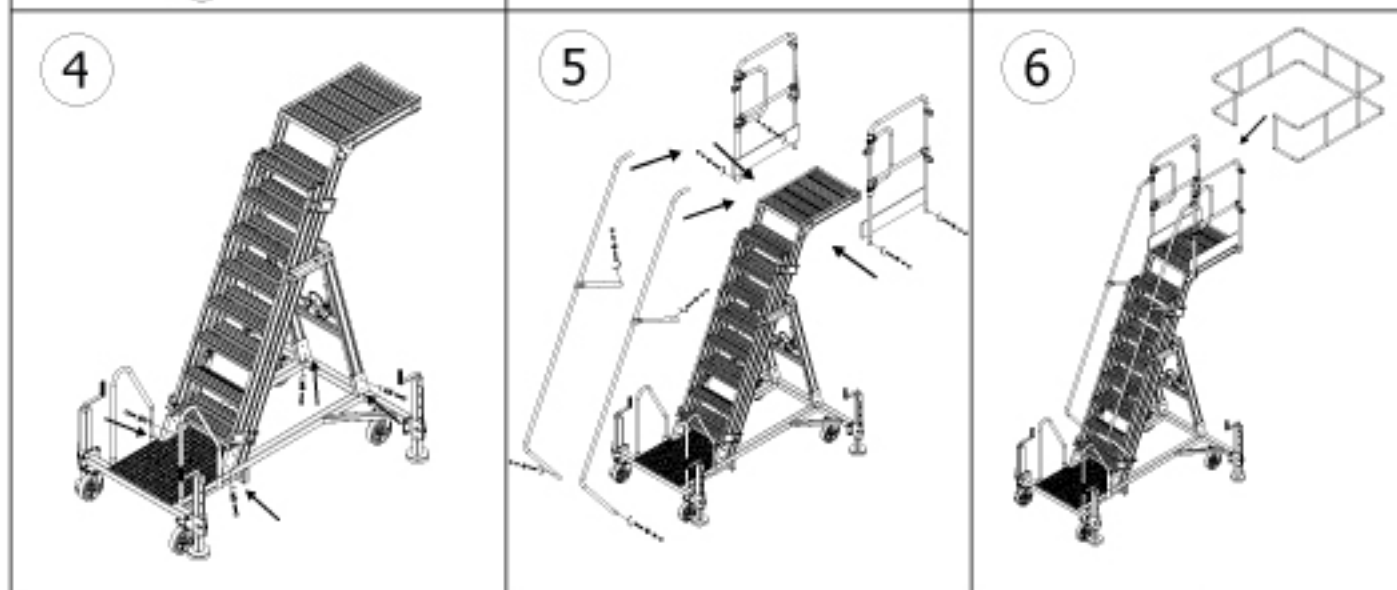

## Additional instructions for use of YP 250/300/400

- Minimum two (2) people must be present during the installation.
- Use crane or forklift during the installation.

- Make a visual check of the height adjustable platform before each use.
- Do not use a damaged ladder platform. Damaged conditions immediately. Report and put sign and label not to use the ladder platform.
- Use the height adjustable platform on flat floors only.
- Approach the height-adjustable platform parallel to the working area without gaps.
- Lock the wheels before use and bring (4 ) stabilisers to open position.
- Adjust the height of the product with the help of the hand winch.
- When the height-adjustable platform is brought to into working height, put the latch on the step.
- Hold onto the handrails while descending the platform.
- When the work is done, release the latches by raising the product.
- Bring the product into closed position by moving the hand vinch to opposite direction.
- Release the locks on the height-adjustable platform wheels and bring the stabilisers to the closed position.
- Do not exceed 5 km / speed while moving the product to the storage area.

**M 8 x 15**

**x 32**

**M 8**

**x 32**

**x 32**

**x 32**