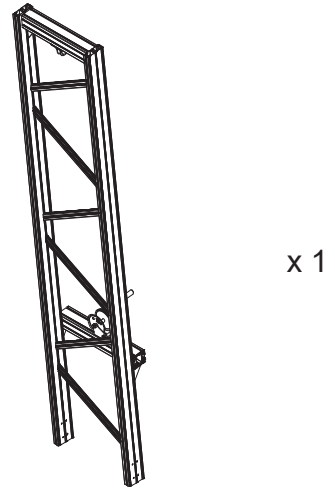

## Additional instructions for use of YP 250/300/400

- Minimum two (2) people must be present during the installation.
- Use crane or forklift during the installation.

- Make a visual check of the height adjustable platform before each use.
- Do not use a damaged ladder platform. Damaged conditions immediately. Report and put sign and label not to use the ladder platform.
- Use the height adjustable platform on flat floors only.
- Approach the height-adjustable platform parallel to the working area without gaps.
- Lock the wheels before use and bring (4 ) stabilisers to open position.
- Adjust the height of the product with the help of the hand winch.
- When the height-adjustable platform is brought to into working height, put the latch on the step.
- Hold onto the handrails while descending the platform.
- When the work is done, release the latches by raising the product.
- Bring the product into closed position by moving the hand vinch to opposite direction.
- Release the locks on the height-adjustable platform wheels and bring the stabilisers to the closed position.
- Do not exceed 5 km / speed while moving the product to the storage area.

**M 8 x 15**

**x 32**

**M 8**

**x 32**

**x 32**

**x 32**