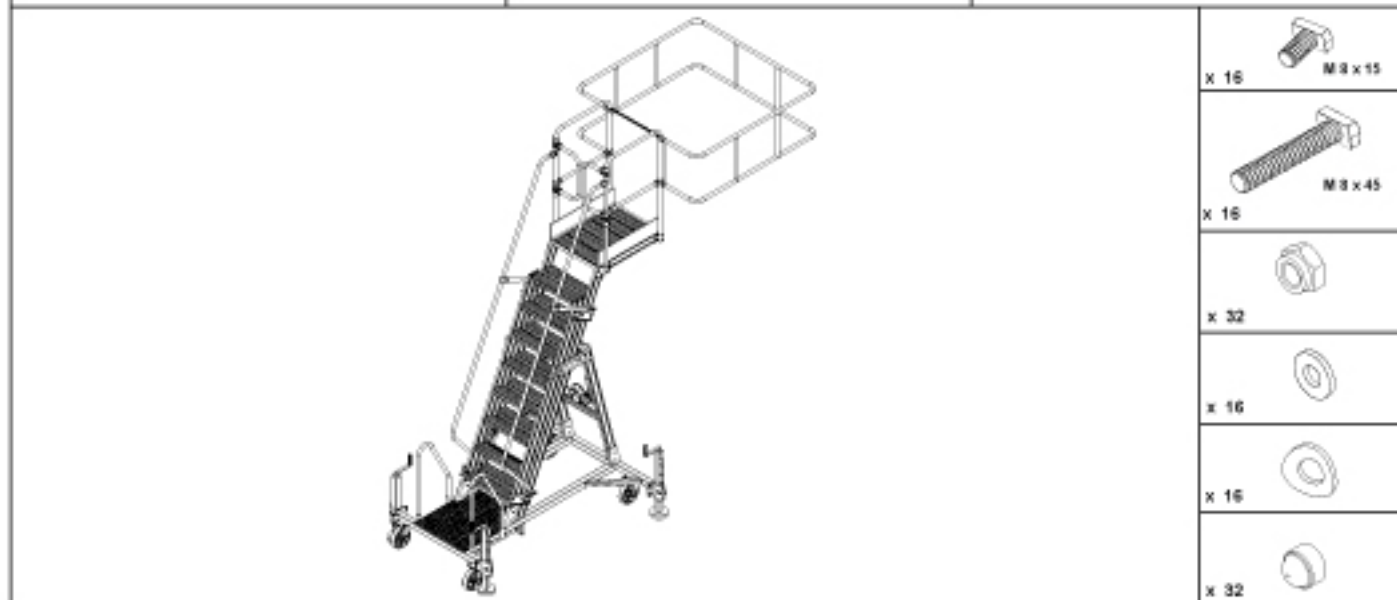

## Additional instructions for use of YP 250/300/400

- Minimum two (2) people must be present during the installation.
- Use crane or forklift during the installation.

- Make a visual check of the height adjustable platform before each use.
- Do not use a damaged ladder platform. Damaged conditions immediately. Report and put sign and label not to use the ladder platform.
- Use the height adjustable platform on flat floors only.
- Approach the height-adjustable platform parallel to the working area without gaps.
- Lock the wheels before use and bring (4 ) stabilisers to open position.
- Adjust the height of the product with the help of the hand winch.
- When the height-adjustable platform is brought to into working height, put the latch on the step.
- Hold onto the handrails while descending the platform.
- When the work is done, release the latches by raising the product.
- Bring the product into closed position by moving the hand vinch to opposite direction.
- Release the locks on the height-adjustable platform wheels and bring the stabilisers to the closed position.
- Do not exceed 5 km / speed while moving the product to the storage area.

**M 8 x 15**

**x 32**

**M 8**

**x 32**

**x 32**

**x 32**