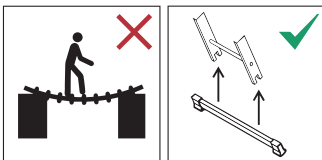

## Additional instructions for use of YP 250/300/400

- Minimum two (2) people must be present during the installation.
- Use crane or forklift during the installation.

- Make a visual check of the height adjustable platform before each use.
- Do not use a damaged ladder platform. Damaged conditions immediately. Report and put sign and label not to use the ladder platform.
- Use the height adjustable platform on flat floors only.
- Approach the height-adjustable platform parallel to the working area without gaps.
- Lock the wheels before use and bring (4 ) stabilisers to open position.
- Adjust the height of the product with the help of the hand winch.
- When the height-adjustable platform is brought to into working height, put the latch on the step.
- Hold onto the handrails while descending the platform.
- When the work is done, release the latches by raising the product.
- Bring the product into closed position by moving the hand vinch to opposite direction.
- Release the locks on the height-adjustable platform wheels and bring the stabilisers to the closed position.
- Do not exceed 5 km / speed while moving the product to the storage area.

**M 8 x 15**

**x 32**

**M 8**

**x 32**

**x 32**

**x 32**

## UYARI / WARNING / WARNUNG

MERDİVENLERİ ŞEKİLLERE UYGUN KULLANINIZ  
USE THE LADDERS AS SHOWN AT THE PICTOGRAMS  
VERWENDEN SIE DIE LEITER, WIE SIE IN DEN PIKTOGRAMMEN GEZEIGT WERDEN

ÜRETİM TARİHİ/PRODUCTION DATE/HERSTELLUNGSDATUM