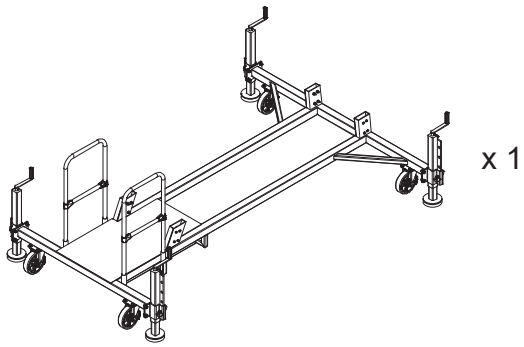

## Additional instructions for use of YP 250/300/400

- Minimum two (2) people must be present during the installation.
- Use crane or forklift during the installation.

- Make a visual check of the height adjustable platform before each use.
- Do not use a damaged ladder platform. Damaged conditions immediately. Report and put sign and label not to use the ladder platform.
- Use the height adjustable platform on flat floors only.
- Approach the height-adjustable platform parallel to the working area without gaps.
- Lock the wheels before use and bring (4 ) stabilisers to open position.
- Adjust the height of the product with the help of the hand winch.
- When the height-adjustable platform is brought to into working height, put the latch on the step.
- Hold onto the handrails while descending the platform.
- When the work is done, release the latches by raising the product.
- Bring the product into closed position by moving the hand vinch to opposite direction.
- Release the locks on the height-adjustable platform wheels and bring the stabilisers to the closed position.
- Do not exceed 5 km / speed while moving the product to the storage area.

**M 8 x 15**

**x 32**

**M 8**

**x 32**

**x 32**

**x 32**