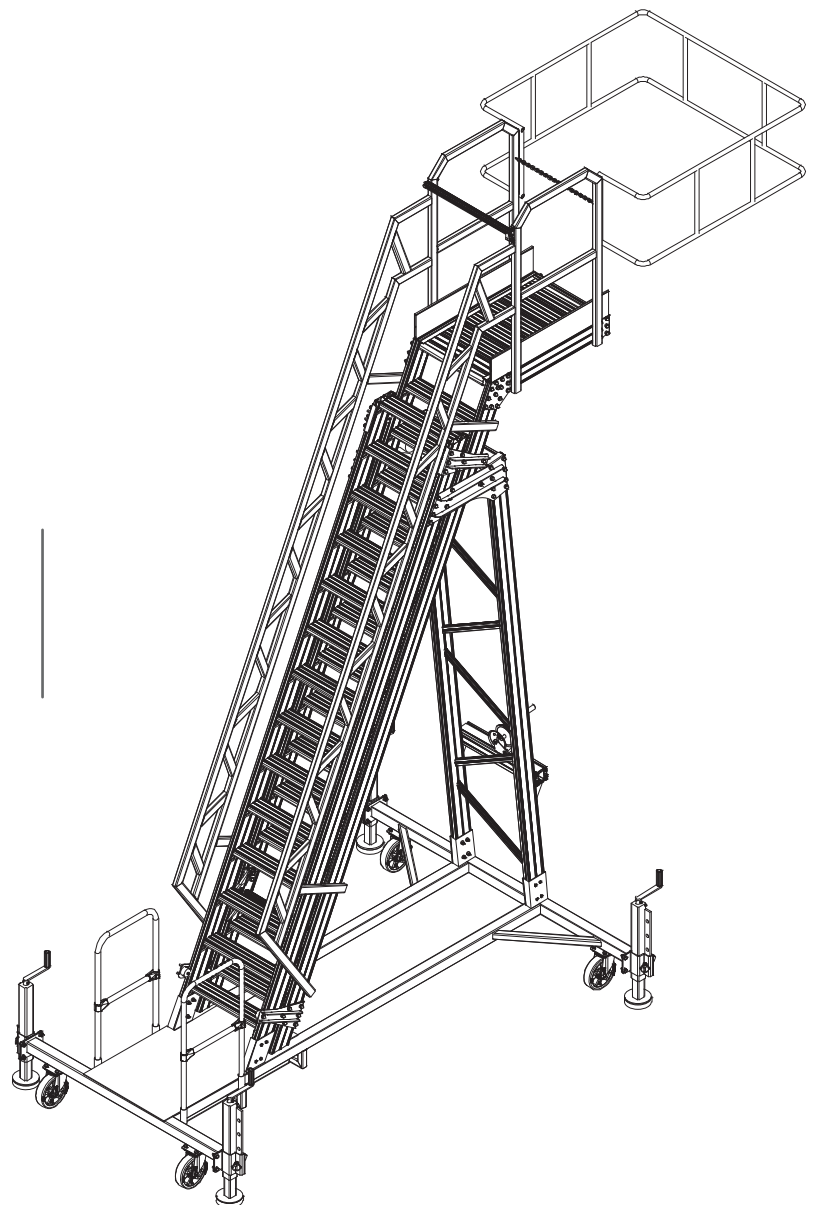

## Additional instructions for use of YP 250/300/400

- Minimum two (2) people must be present during the installation.
- Use crane or forklift during the installation.

- Make a visual check of the height adjustable platform before each use.
- Do not use a damaged ladder platform. Damaged conditions immediately. Report and put sign and label not to use the ladder platform.
- Use the height adjustable platform on flat floors only.
- Approach the height-adjustable platform parallel to the working area without gaps.
- Lock the wheels before use and bring (4 ) stabilisers to open position.
- Adjust the height of the product with the help of the hand winch.
- When the height-adjustable platform is brought to into working height, put the latch on the step.
- Hold onto the handrails while descending the platform.
- When the work is done, release the latches by raising the product.
- Bring the product into closed position by moving the hand vinch to opposite direction.
- Release the locks on the height-adjustable platform wheels and bring the stabilisers to the closed position.
- Do not exceed 5 km / speed while moving the product to the storage area.

**M 8 x 15**

**x 32**

**M 8**

**x 32**

**x 32**

**x 32**

### Dayamalı Merdivenler Leaning Ladders / Anlegeleitern

# Scala camion-cisterna 14 gradini