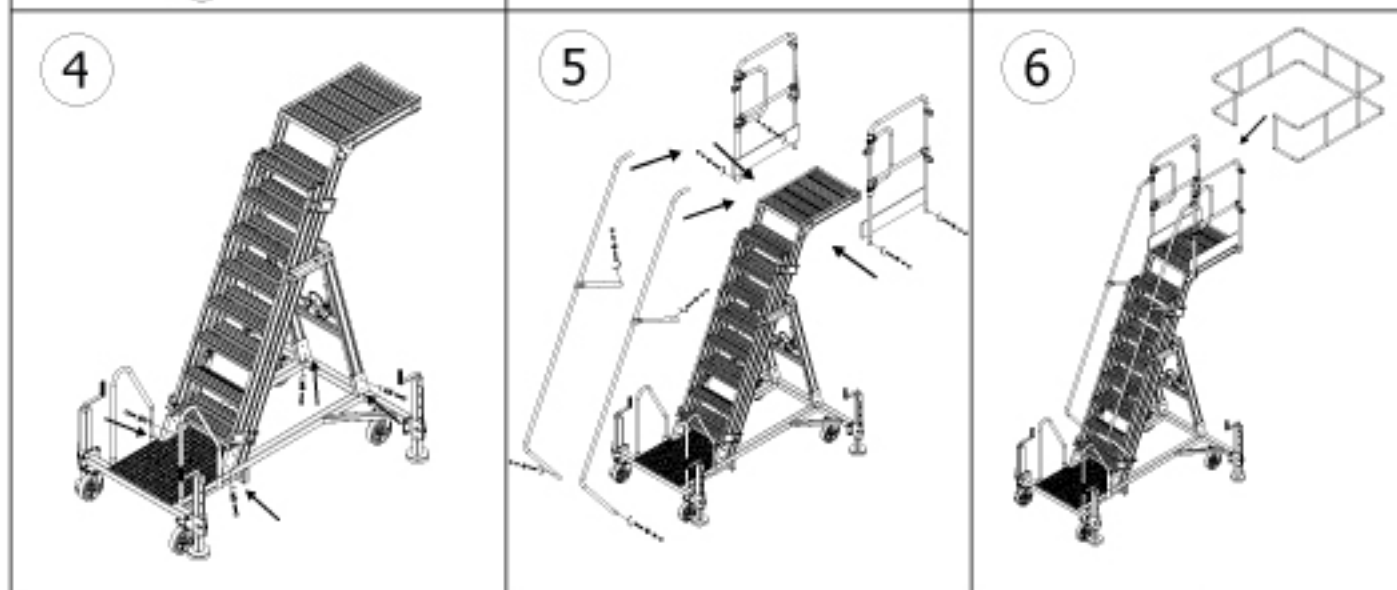

Assembly Guide
Guide d'assemblage

Additional instructions for use of YP 250/300/400

- Minimum two (2) people must be present during the installation.
- Use crane or forklift during the installation.

- Make a visual check of the height adjustable platform before each use.
- Do not use a damaged ladder platform. Damaged conditions immediately. Report and put sign and label not to use the ladder platform.
- Use the height adjustable platform on flat floors only.
- Approach the height-adjustable platform parallel to the working area without gaps.
- Lock the wheels before use and bring (4) stabilisers to open position.
- Adjust the height of the product with the help of the hand winch.
- When the height-adjustable platform is brought to into working height, put the latch on the step.
- Hold onto the handrails while descending the platform.
- When the work is done, release the latches by raising the product.
- Bring the product into closed position by moving the hand vinch to opposite direction.
- Release the locks on the height-adjustable platform wheels and bring the stabilisers to the closed position.
- Do not exceed 5 km / speed while moving the product to the storage area.

M 8 x 15

x 32

M 8

x 32

x 32

x 32

UYARI / WARNING / WARNUNG

MERDİVENLERİ ŞEKİLLERE UYGUN KULLANINIZ
USE THE LADDERS AS SHOWN AT THE PICTOGRAMS
VERWENDEN SIE DIE LEITER, WIE SIE IN DEN PIKTGRAMMEN GEZEIGT WERDEN