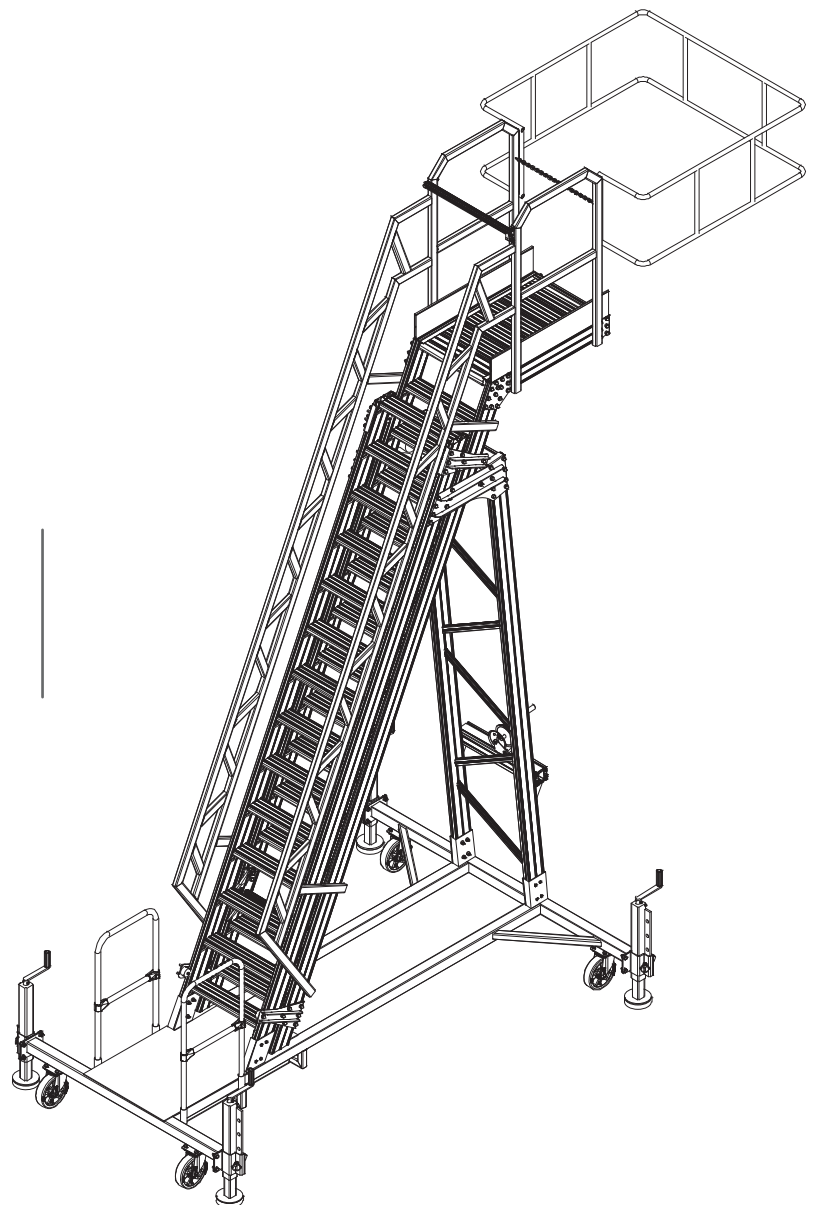

Assembly Guide
Guide d'assemblage

Additional instructions for use of YP 250/300/400

- Minimum two (2) people must be present during the installation.
- Use crane or forklift during the installation.

- Make a visual check of the height adjustable platform before each use.
- Do not use a damaged ladder platform. Damaged conditions immediately. Report and put sign and label not to use the ladder platform.
- Use the height adjustable platform on flat floors only.
- Approach the height-adjustable platform parallel to the working area without gaps.
- Lock the wheels before use and bring (4) stabilisers to open position.
- Adjust the height of the product with the help of the hand winch.
- When the height-adjustable platform is brought to into working height, put the latch on the step.
- Hold onto the handrails while descending the platform.
- When the work is done, release the latches by raising the product.
- Bring the product into closed position by moving the hand vinch to opposite direction.
- Release the locks on the height-adjustable platform wheels and bring the stabilisers to the closed position.
- Do not exceed 5 km / speed while moving the product to the storage area.

M 8 x 15

x 32

M 8

x 32

x 32

x 32

UYARI / WARNING / WARNUNG

MERDİVENLERİ ŞEKİLLERE UYGUN KULLANINIZ
USE THE LADDERS AS SHOWN AT THE PICTOGRAMS
VERWENDEN SIE DIE LEITER, WIE SIE IN DEN PIKTGRAMMEN GEZEIGT WERDEN

Dayamalı Merdivenler Leaning Ladders / Anlegeleitern

Ayakta Durabilen Merdivenler Standing Ladders / Stehleitern

Çok Amaçlı Merdivenler Combination Ladders / Mehrzweckleitern

Mobile Platformlu Merdivenler Mobile Ladders with Platform Mobile Podesteitern

Plattform für LKW 8 Stufen

Plattform für LKW 9 Stufen

Plattform für LKW 14 Stufen