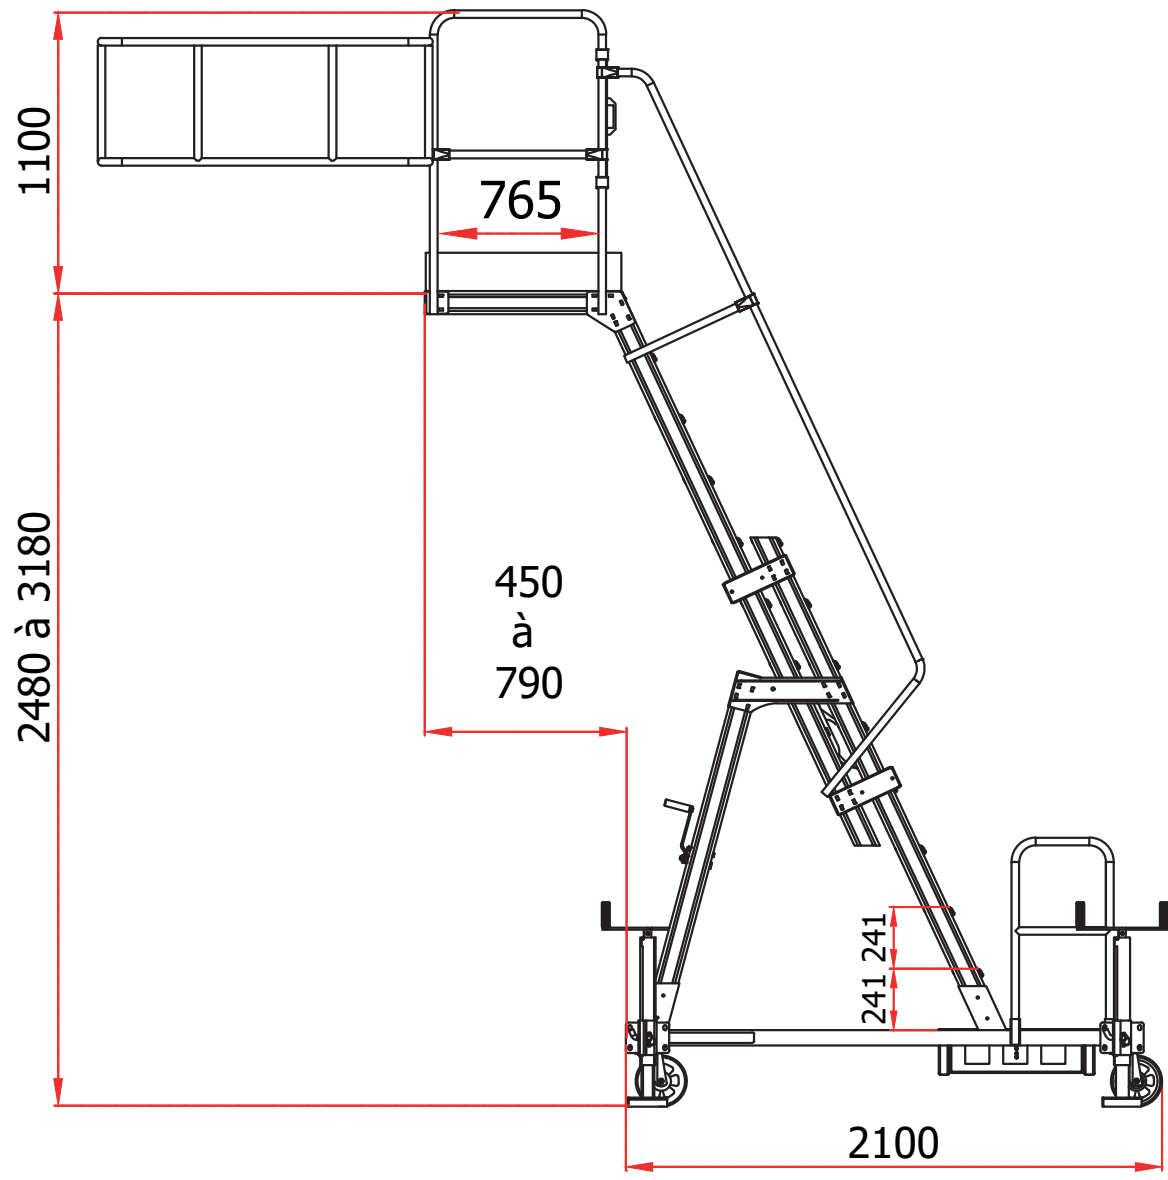

Assembly Guide
Guide d'assemblage

Additional instructions for use of YP 250/300/400

- Minimum two (2) people must be present during the installation.
- Use crane or forklift during the installation.

- Make a visual check of the height adjustable platform before each use.
- Do not use a damaged ladder platform. Damaged conditions immediately. Report and put sign and label not to use the ladder platform.
- Use the height adjustable platform on flat floors only.
- Approach the height-adjustable platform parallel to the working area without gaps.
- Lock the wheels before use and bring (4) stabilisers to open position.
- Adjust the height of the product with the help of the hand winch.
- When the height-adjustable platform is brought to into working height, put the latch on the step.
- Hold onto the handrails while descending the platform.
- When the work is done, release the latches by raising the product.
- Bring the product into closed position by moving the hand vinch to opposite direction.
- Release the locks on the height-adjustable platform wheels and bring the stabilisers to the closed position.
- Do not exceed 5 km / speed while moving the product to the storage area.

M 8 x 15

x 32

M 8

x 32

x 32

x 32

UYARI / WARNING / WARNUNG

MERDİVENLERİ ŞEKİLLERE UYGUN KULLANINIZ
USE THE LADDERS AS SHOWN AT THE PICTOGRAMS
VERWENDEN SIE DIE LEITER, WIE SIE IN DEN PIKTGRAMMEN GEZEIGT WERDEN

Plattform für LKW 8 Stufen

Plattform für LKW 9 Stufen

Plattform für LKW 14 Stufen