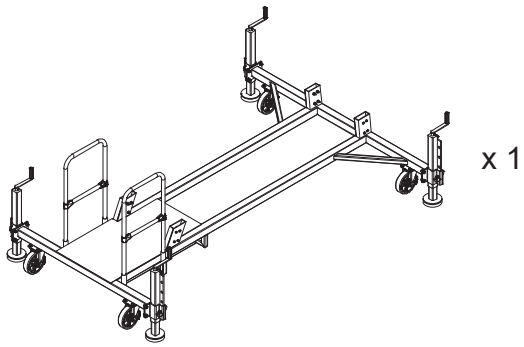

Assembly Guide
Guide d'assemblage

Additional instructions for use of YP 250/300/400

- Minimum two (2) people must be present during the installation.
- Use crane or forklift during the installation.

- Make a visual check of the height adjustable platform before each use.
- Do not use a damaged ladder platform. Damaged conditions immediately. Report and put sign and label not to use the ladder platform.
- Use the height adjustable platform on flat floors only.
- Approach the height-adjustable platform parallel to the working area without gaps.
- Lock the wheels before use and bring (4) stabilisers to open position.
- Adjust the height of the product with the help of the hand winch.
- When the height-adjustable platform is brought to into working height, put the latch on the step.
- Hold onto the handrails while descending the platform.
- When the work is done, release the latches by raising the product.
- Bring the product into closed position by moving the hand vinch to opposite direction.
- Release the locks on the height-adjustable platform wheels and bring the stabilisers to the closed position.
- Do not exceed 5 km / speed while moving the product to the storage area.

M 8 x 15

x 32

M 8

x 32

x 32

x 32

UYARI / WARNING / WARNUNG

MERDİVENLERİ ŞEKİLLERE UYGUN KULLANINIZ
USE THE LADDERS AS SHOWN AT THE PICTOGRAMS
VERWENDEN SIE DIE LEITER, WIE SIE IN DEN PIKTGRAMMEN GEZEIGT WERDEN