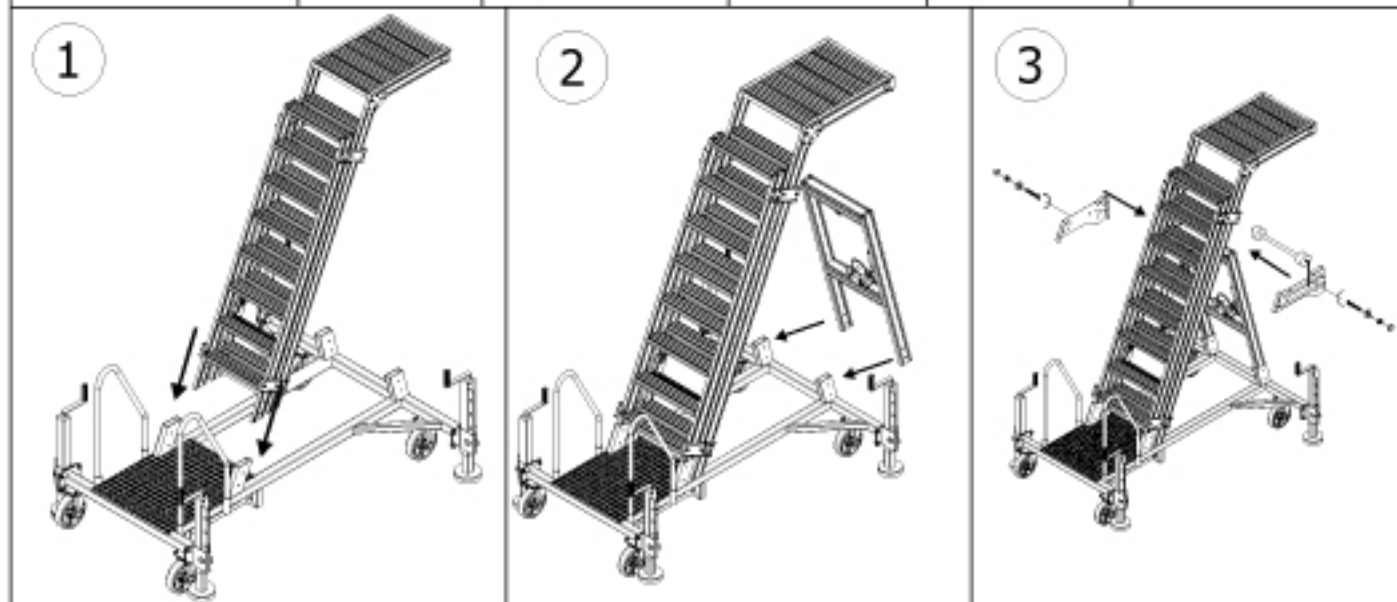

Assembly Guide
Guide d'assemblage

Additional instructions for use of YP 250/300/400

- Minimum two (2) people must be present during the installation.
- Use crane or forklift during the installation.

- Make a visual check of the height adjustable platform before each use.
- Do not use a damaged ladder platform. Damaged conditions immediately. Report and put sign and label not to use the ladder platform.
- Use the height adjustable platform on flat floors only.
- Approach the height-adjustable platform parallel to the working area without gaps.
- Lock the wheels before use and bring (4) stabilisers to open position.
- Adjust the height of the product with the help of the hand winch.
- When the height-adjustable platform is brought to into working height, put the latch on the step.
- Hold onto the handrails while descending the platform.
- When the work is done, release the latches by raising the product.
- Bring the product into closed position by moving the hand vinch to opposite direction.
- Release the locks on the height-adjustable platform wheels and bring the stabilisers to the closed position.
- Do not exceed 5 km / speed while moving the product to the storage area.

M 8 x 15

x 32

M 8

x 32

x 32

x 32

UYARI / WARNING / WARNUNG

MERDİVENLERİ ŞEKİLLERE UYGUN KULLANINIZ
USE THE LADDERS AS SHOWN AT THE PICTOGRAMS
VERWENDEN SIE DIE LEITER, WIE SIE IN DEN PIKTGRAMMEN GEZEIGT WERDEN