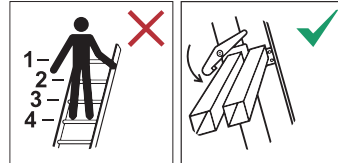

Çok Amaçlı Merdivenler Combination Ladders / Mehrzweckleitern