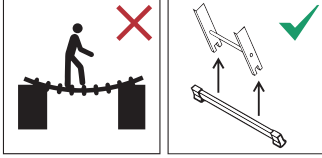

Assembly Guide
Guide d'assemblage

Additional instructions for use of YP 250/300/400

- Minimum two (2) people must be present during the installation.
- Use crane or forklift during the installation.

- Make a visual check of the height adjustable platform before each use.
- Do not use a damaged ladder platform. Damaged conditions immediately. Report and put sign and label not to use the ladder platform.
- Use the height adjustable platform on flat floors only.
- Approach the height-adjustable platform parallel to the working area without gaps.
- Lock the wheels before use and bring (4) stabilisers to open position.
- Adjust the height of the product with the help of the hand winch.
- When the height-adjustable platform is brought to into working height, put the latch on the step.
- Hold onto the handrails while descending the platform.
- When the work is done, release the latches by raising the product.
- Bring the product into closed position by moving the hand vinch to opposite direction.
- Release the locks on the height-adjustable platform wheels and bring the stabilisers to the closed position.
- Do not exceed 5 km / speed while moving the product to the storage area.

M 8 x 15

x 32

M 8

x 32

x 32

x 32

UYARI / WARNING / WARNUNG

MERDİVENLERİ ŞEKİLLERE UYGUN KULLANINIZ
USE THE LADDERS AS SHOWN AT THE PICTOGRAMS
VERWENDEN SIE DIE LEITER, WIE SIE IN DEN PIKTGRAMMEN GEZEIGT WERDEN

ÜRETİM TARİHİ/PRODUCTION DATE/HERSTELLUNGSDATUM

UYARI / WARNING / WARNUNG

MERDİVENLERİ ŞEKİLLERE UYGUN KULLANINIZ
USE THE LADDERS AS SHOWN AT THE PICTOGRAMS
VERWENDEN SIE DIE LEITER, WIE SIE IN DEN PIKTGRAMMEN GEZEIGT WERDEN