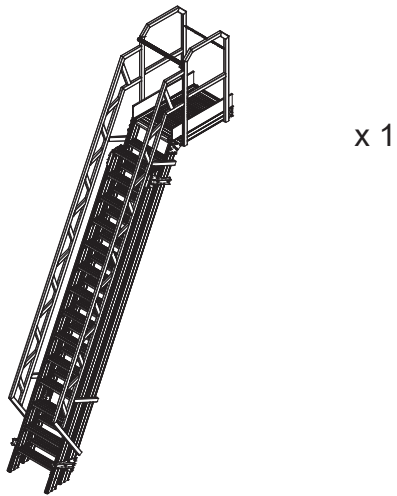

Assembly Guide
Guide d'assemblage

Additional instructions for use of YP 250/300/400

- Minimum two (2) people must be present during the installation.
- Use crane or forklift during the installation.

- Make a visual check of the height adjustable platform before each use.
- Do not use a damaged ladder platform. Damaged conditions immediately. Report and put sign and label not to use the ladder platform.
- Use the height adjustable platform on flat floors only.
- Approach the height-adjustable platform parallel to the working area without gaps.
- Lock the wheels before use and bring (4) stabilisers to open position.
- Adjust the height of the product with the help of the hand winch.
- When the height-adjustable platform is brought to into working height, put the latch on the step.
- Hold onto the handrails while descending the platform.
- When the work is done, release the latches by raising the product.
- Bring the product into closed position by moving the hand vinch to opposite direction.
- Release the locks on the height-adjustable platform wheels and bring the stabilisers to the closed position.
- Do not exceed 5 km / speed while moving the product to the storage area.

M 8 x 15

x 32

M 8

x 32

x 32

x 32

UYARI / WARNING / WARNUNG

MERDİVENLERİ ŞEKİLLERE UYGUN KULLANINIZ
USE THE LADDERS AS SHOWN AT THE PICTOGRAMS
VERWENDEN SIE DIE LEITER, WIE SIE IN DEN PIKTGRAMMEN GEZEIGT WERDEN