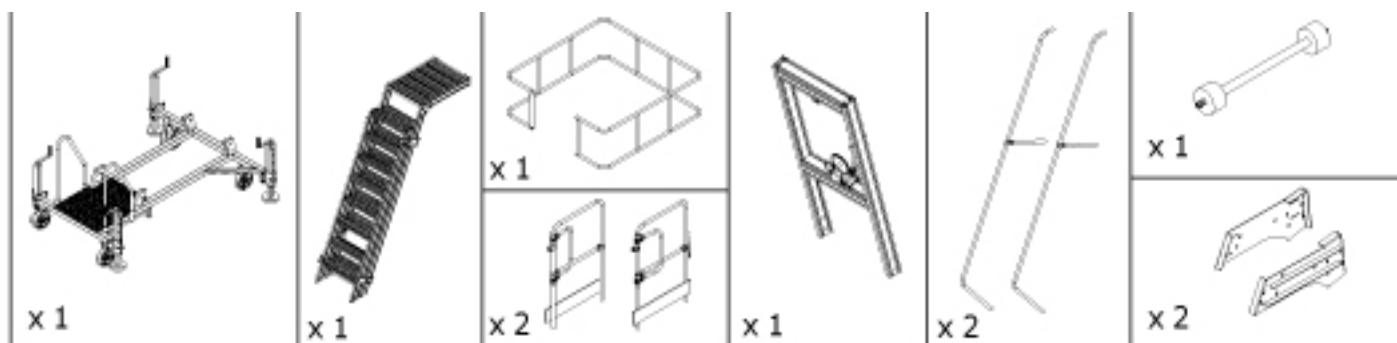

Assembly Guide
Guide d'assemblage

Additional instructions for use of YP 250/300/400

- Minimum two (2) people must be present during the installation.
- Use crane or forklift during the installation.

- Make a visual check of the height adjustable platform before each use.
- Do not use a damaged ladder platform. Damaged conditions immediately. Report and put sign and label not to use the ladder platform.
- Use the height adjustable platform on flat floors only.
- Approach the height-adjustable platform parallel to the working area without gaps.
- Lock the wheels before use and bring (4) stabilisers to open position.
- Adjust the height of the product with the help of the hand winch.
- When the height-adjustable platform is brought to into working height, put the latch on the step.
- Hold onto the handrails while descending the platform.
- When the work is done, release the latches by raising the product.
- Bring the product into closed position by moving the hand vinch to opposite direction.
- Release the locks on the height-adjustable platform wheels and bring the stabilisers to the closed position.
- Do not exceed 5 km / speed while moving the product to the storage area.

M 8 x 15

x 32

M 8

x 32

x 32

x 32

UYARI / WARNING / WARNUNG

MERDİVENLERİ ŞEKİLLERE UYGUN KULLANINIZ
USE THE LADDERS AS SHOWN AT THE PICTOGRAMS
VERWENDEN SIE DIE LEITER, WIE SIE IN DEN PIKTGRAMMEN GEZEIGT WERDEN