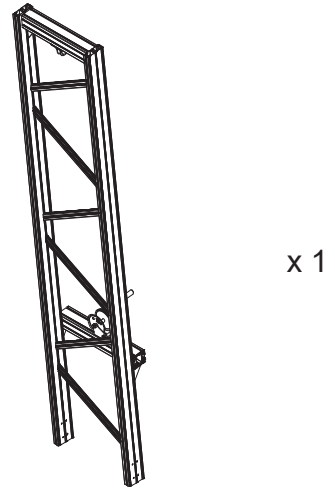

Assembly Guide
Guide d'assemblage

Additional instructions for use of YP 250/300/400

- Minimum two (2) people must be present during the installation.
- Use crane or forklift during the installation.

- Make a visual check of the height adjustable platform before each use.
- Do not use a damaged ladder platform. Damaged conditions immediately. Report and put sign and label not to use the ladder platform.
- Use the height adjustable platform on flat floors only.
- Approach the height-adjustable platform parallel to the working area without gaps.
- Lock the wheels before use and bring (4) stabilisers to open position.
- Adjust the height of the product with the help of the hand winch.
- When the height-adjustable platform is brought to into working height, put the latch on the step.
- Hold onto the handrails while descending the platform.
- When the work is done, release the latches by raising the product.
- Bring the product into closed position by moving the hand vinch to opposite direction.
- Release the locks on the height-adjustable platform wheels and bring the stabilisers to the closed position.
- Do not exceed 5 km / speed while moving the product to the storage area.

M 8 x 15

x 32

M 8

x 32

x 32

x 32

UYARI / WARNING / WARNUNG

MERDİVENLERİ ŞEKİLLERE UYGUN KULLANINIZ
USE THE LADDERS AS SHOWN AT THE PICTOGRAMS
VERWENDEN SIE DIE LEITER, WIE SIE IN DEN PIKTGRAMMEN GEZEIGT WERDEN