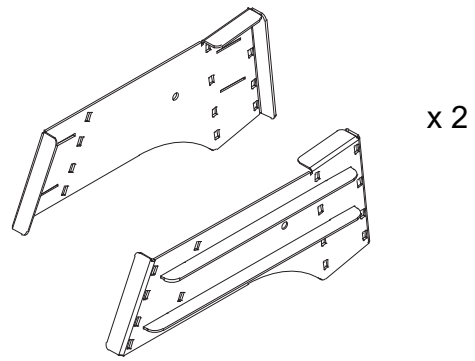

Assembly Guide
Guide d'assemblage

Additional instructions for use of YP 250/300/400

- Minimum two (2) people must be present during the installation.
- Use crane or forklift during the installation.

- Make a visual check of the height adjustable platform before each use.
- Do not use a damaged ladder platform. Damaged conditions immediately. Report and put sign and label not to use the ladder platform.
- Use the height adjustable platform on flat floors only.
- Approach the height-adjustable platform parallel to the working area without gaps.
- Lock the wheels before use and bring (4) stabilisers to open position.
- Adjust the height of the product with the help of the hand winch.
- When the height-adjustable platform is brought to into working height, put the latch on the step.
- Hold onto the handrails while descending the platform.
- When the work is done, release the latches by raising the product.
- Bring the product into closed position by moving the hand vinch to opposite direction.
- Release the locks on the height-adjustable platform wheels and bring the stabilisers to the closed position.
- Do not exceed 5 km / speed while moving the product to the storage area.

M 8 x 15

x 32

M 8

x 32

x 32

x 32

UYARI / WARNING / WARNUNG

MERDİVENLERİ ŞEKİLLERE UYGUN KULLANINIZ
USE THE LADDERS AS SHOWN AT THE PICTOGRAMS
VERWENDEN SIE DIE LEITER, WIE SIE IN DEN PIKTGRAMMEN GEZEIGT WERDEN