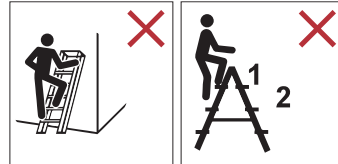

Ayakta Durabilen Merdivenler Standing Ladders / Stehleitern