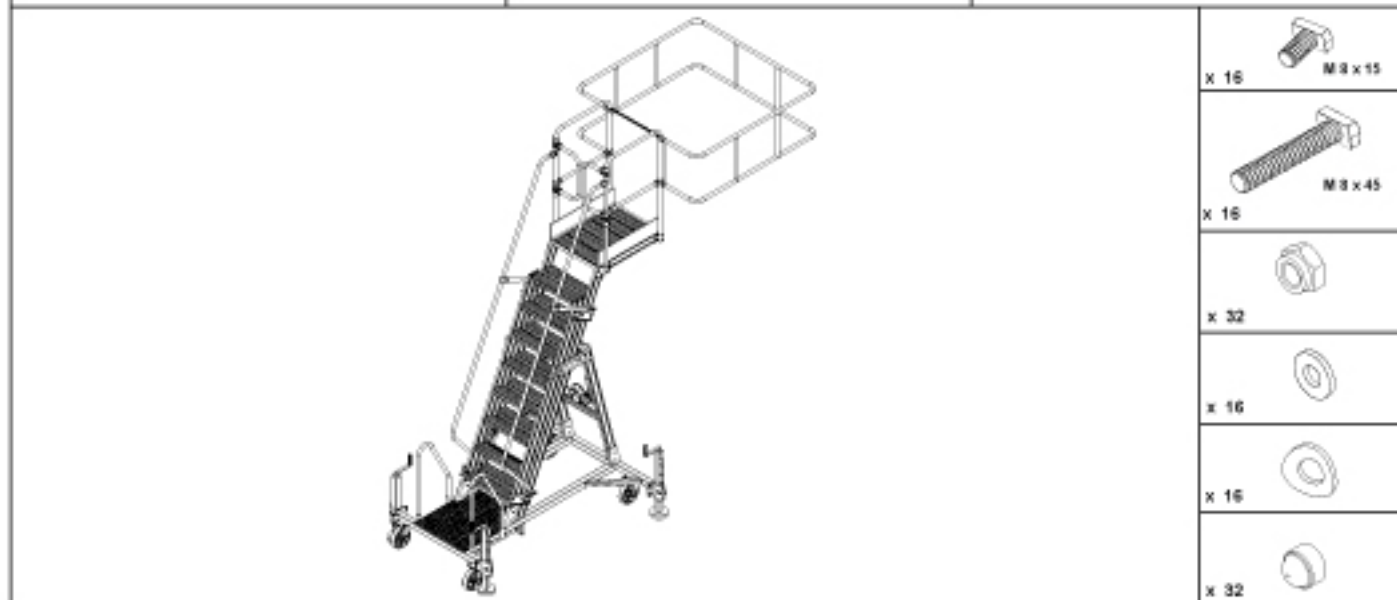

Assembly Guide
Guide d'assemblage

Additional instructions for use of YP 250/300/400

- Minimum two (2) people must be present during the installation.
- Use crane or forklift during the installation.

- Make a visual check of the height adjustable platform before each use.
- Do not use a damaged ladder platform. Damaged conditions immediately. Report and put sign and label not to use the ladder platform.
- Use the height adjustable platform on flat floors only.
- Approach the height-adjustable platform parallel to the working area without gaps.
- Lock the wheels before use and bring (4) stabilisers to open position.
- Adjust the height of the product with the help of the hand winch.
- When the height-adjustable platform is brought to into working height, put the latch on the step.
- Hold onto the handrails while descending the platform.
- When the work is done, release the latches by raising the product.
- Bring the product into closed position by moving the hand vinch to opposite direction.
- Release the locks on the height-adjustable platform wheels and bring the stabilisers to the closed position.
- Do not exceed 5 km / speed while moving the product to the storage area.

M 8 x 15

x 32

M 8

x 32

x 32

x 32

UYARI / WARNING / WARNUNG

MERDİVENLERİ ŞEKİLLERE UYGUN KULLANINIZ
USE THE LADDERS AS SHOWN AT THE PICTOGRAMS
VERWENDEN SIE DIE LEITER, WIE SIE IN DEN PIKTGRAMMEN GEZEIGT WERDEN