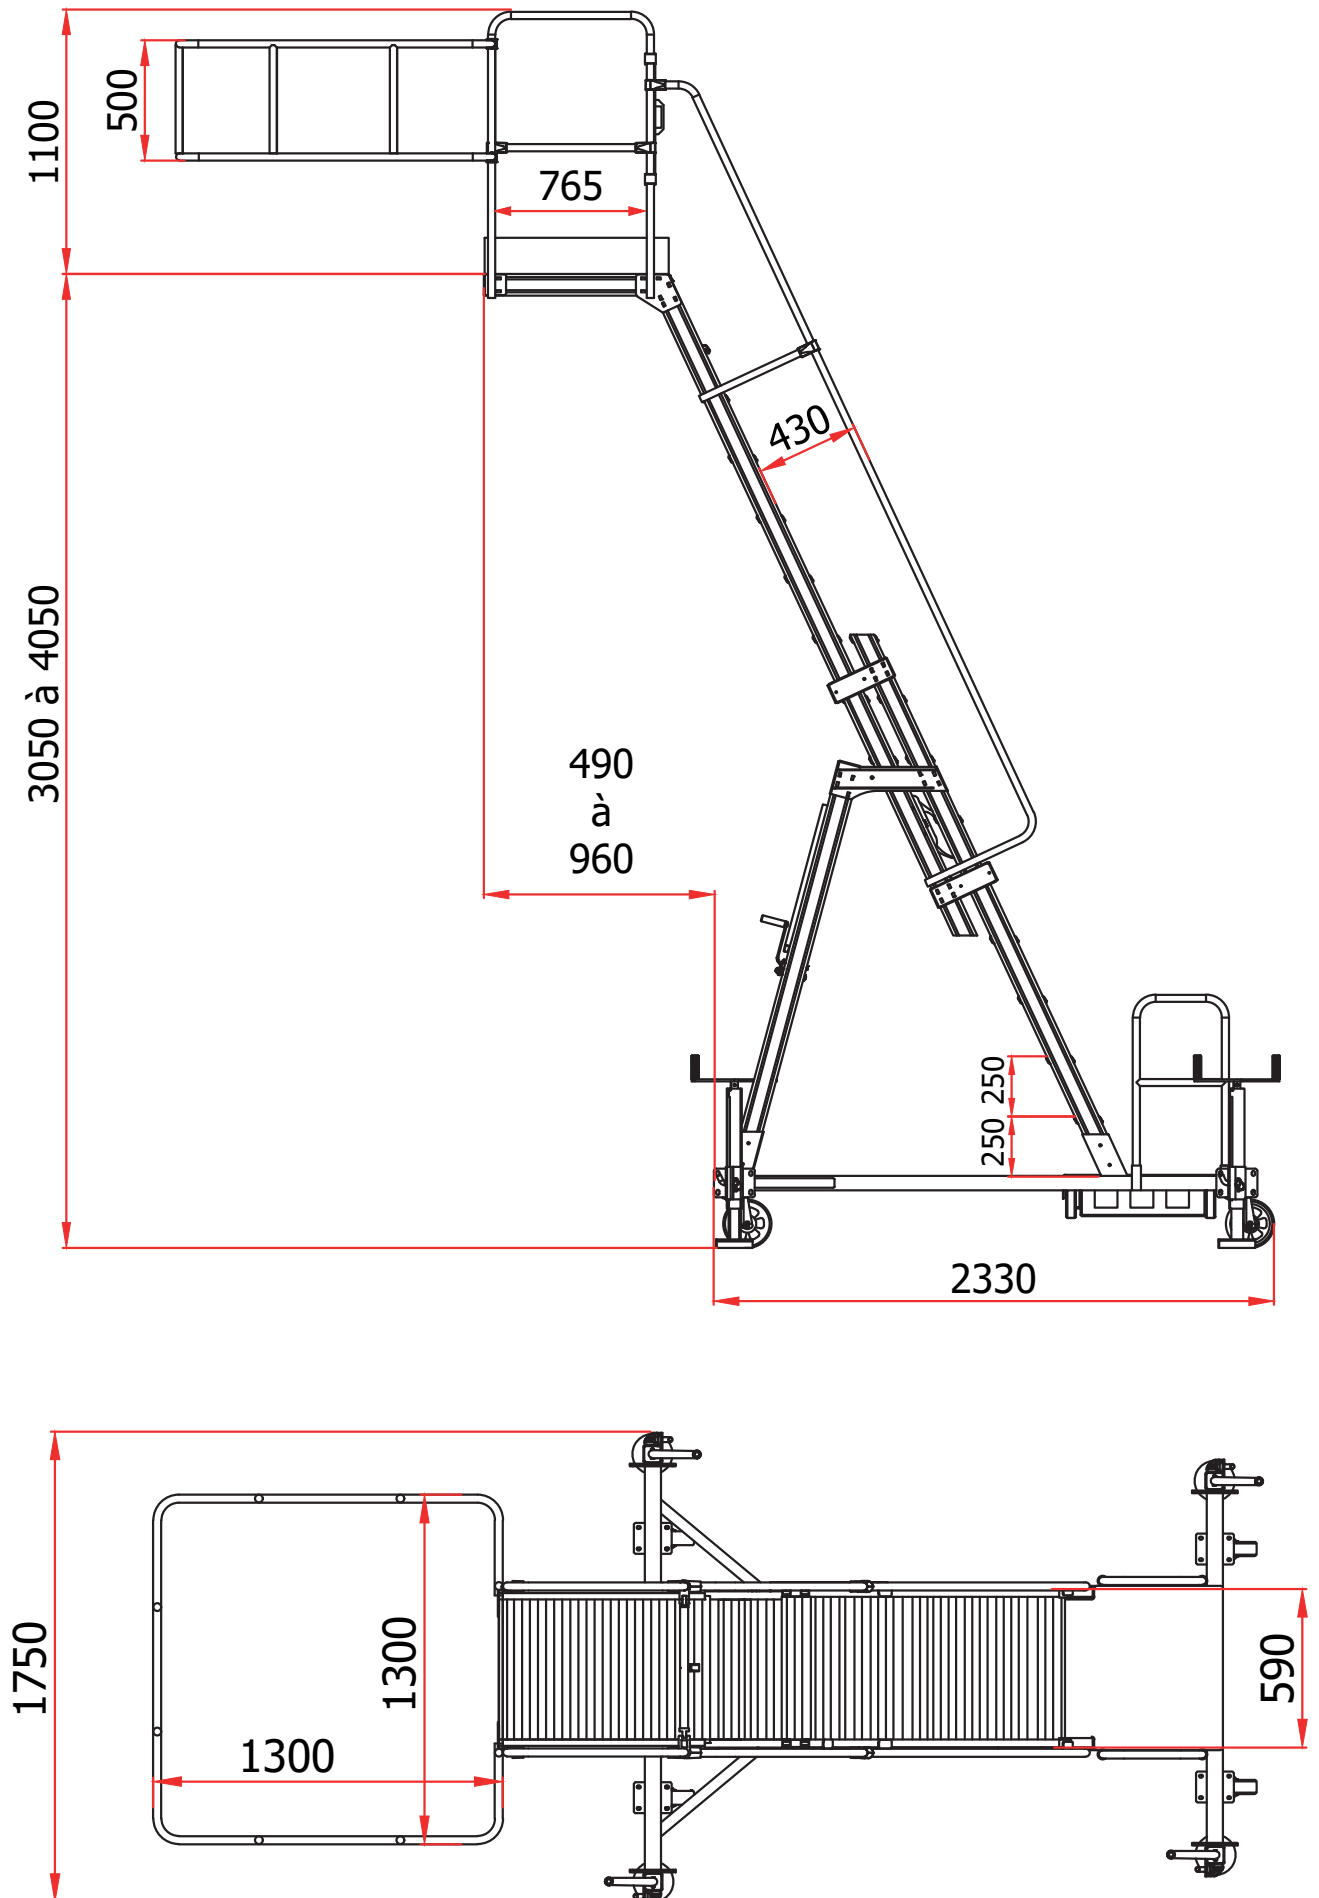

Assembly Guide
Guide d'assemblage

Additional instructions for use of YP 250/300/400

- Minimum two (2) people must be present during the installation.
- Use crane or forklift during the installation.

- Make a visual check of the height adjustable platform before each use.
- Do not use a damaged ladder platform. Damaged conditions immediately. Report and put sign and label not to use the ladder platform.
- Use the height adjustable platform on flat floors only.
- Approach the height-adjustable platform parallel to the working area without gaps.
- Lock the wheels before use and bring (4) stabilisers to open position.
- Adjust the height of the product with the help of the hand winch.
- When the height-adjustable platform is brought to into working height, put the latch on the step.
- Hold onto the handrails while descending the platform.
- When the work is done, release the latches by raising the product.
- Bring the product into closed position by moving the hand vinch to opposite direction.
- Release the locks on the height-adjustable platform wheels and bring the stabilisers to the closed position.
- Do not exceed 5 km / speed while moving the product to the storage area.

M 8 x 15

x 32

M 8

x 32

x 32

x 32

UYARI / WARNING / WARNUNG

MERDİVENLERİ ŞEKİLLERE UYGUN KULLANINIZ
USE THE LADDERS AS SHOWN AT THE PICTOGRAMS
VERWENDEN SIE DIE LEITER, WIE SIE IN DEN PIKTGRAMMEN GEZEIGT WERDEN

Plattform für LKW 8 Stufen

Plattform für LKW 9 Stufen

Plattform für LKW 14 Stufen