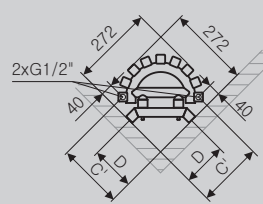

Standard version

ZX

EX

Corner version

ZX

SX

EX