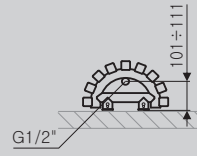

Standard version

ZX

EX

Corner version

ZX

SX

EX