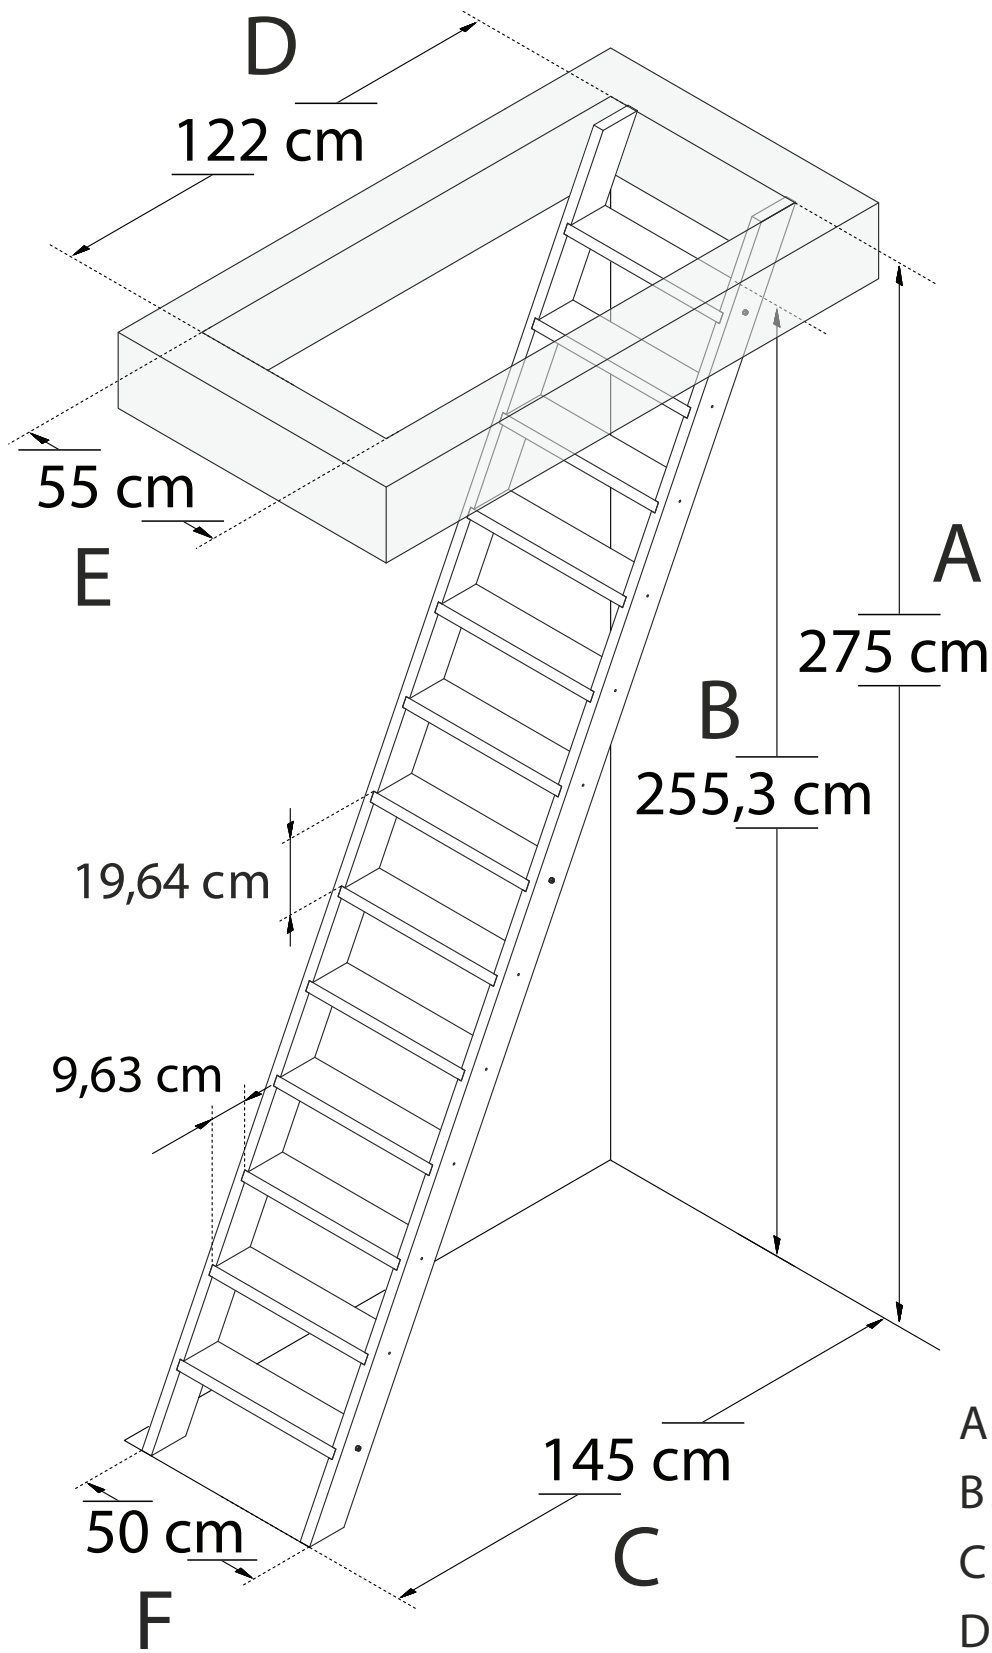

# COTTAGE PREMIUM

STAIRCASE | ESCALIER | LADDER | WANGENSPARTREPPE  
ESCALERA | ESCADA | ESCALA | SCARĂ

- A .....cm
- B.....cm
- C .....cm
- D .....cm
- E .....cm
- F .....cm

Space saving  
63,8°

Wall handrail  
300 cm

Max. total weight\*  
90 kg

\*Maximum total weight recommended by manufacturer

01 x1	28x92x3108	02 x1	28x92x3108	03 x3	22x112x464	04 x10	22x112x464	05 x3	M6x515	06 x6	Ø6xØ12x2	07 x6	M6x6	08 x20	Ø5x50
															

10 Ph2/3 Ø10 Ø4  
Pz2/3 Ø8 Ø12

3

x20

2

4

$H < 275 \text{ cm}$

$-1h; -2h$

$-0,3h; -1,5h$

$H = 255 \text{ cm}$

$H = 235 \text{ cm}$

5