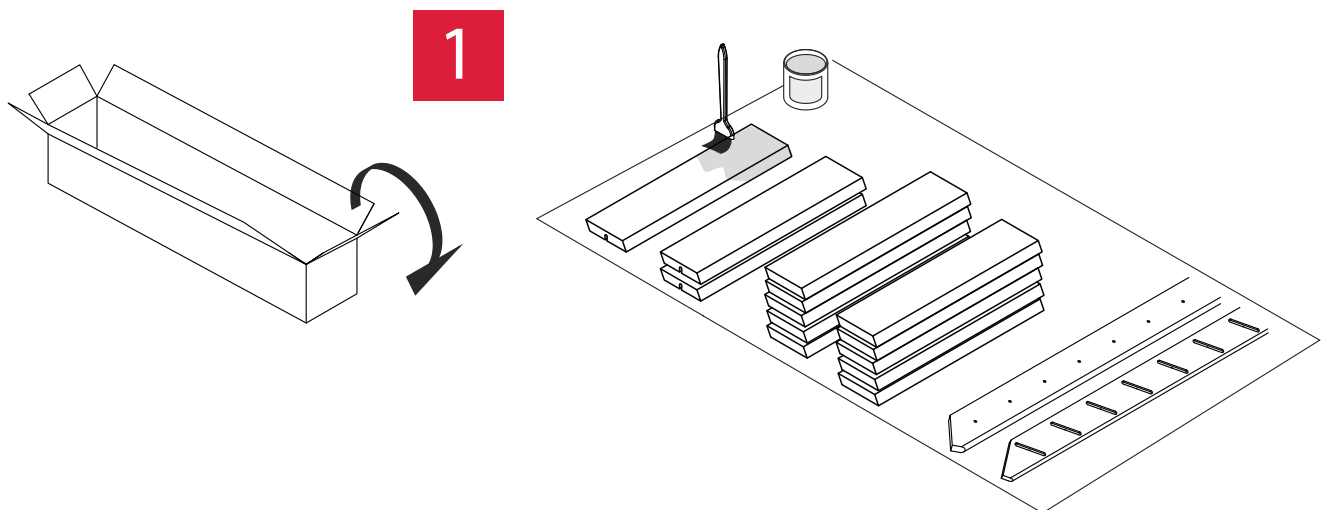

01 x1	28x92x3108	02 x1	28x92x3108	03 x3	22x112x464	04 x10	22x112x464	05 x3	M6x515	06 x6	Ø6xØ12x2	07 x6	M6x6	08 x20	Ø5x50

10 Ph2/3 Ø10 Ø4
Pz2/3 Ø8 Ø12